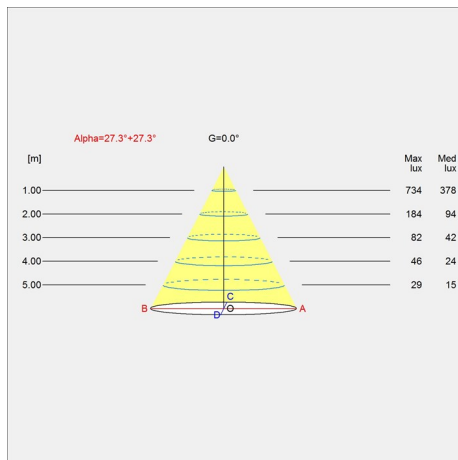

Design

Poul Henningsen

Weight

5.839

Finish

Clear and matt glass/brass

Light distribution diagrams

Cartesian