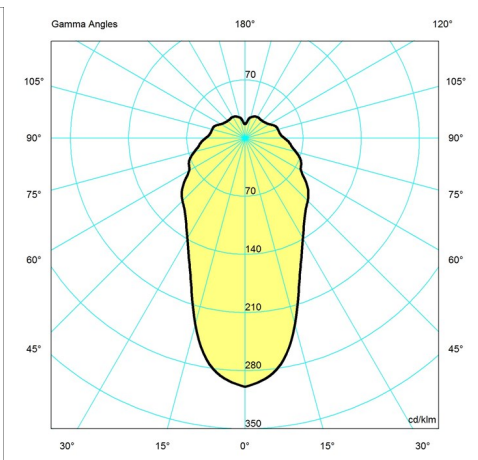

Polar

Spare parts & accessories