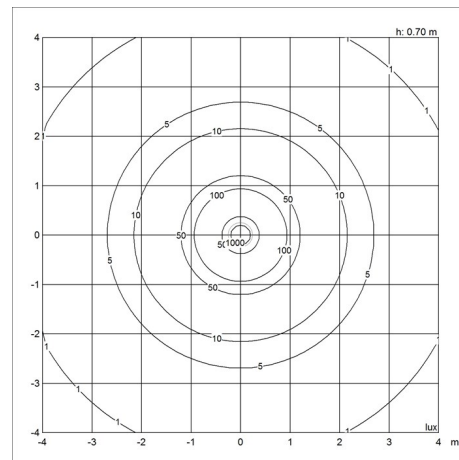

Design

Poul Henningsen

Weight

5.839

Finish

Clear and matt glass/brass

Light distribution diagrams

Isolux

Spare parts & accessories